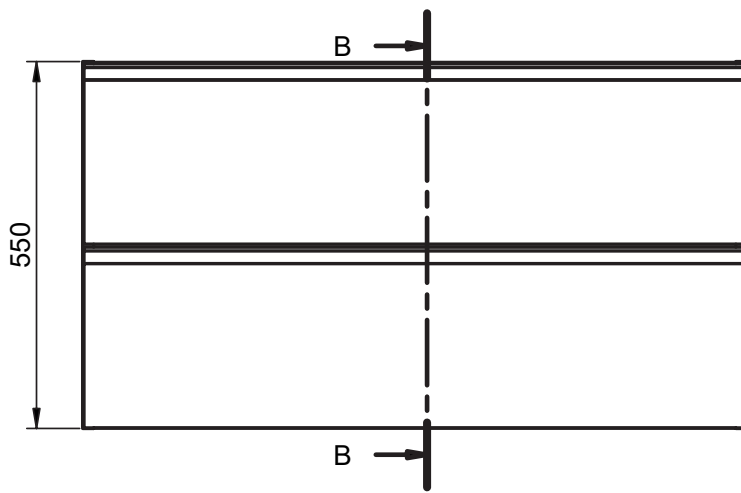

Reversible

Mueble 2 cajones / 2 drawers vanity - 60cm

Mueble 2 cajones / 2 drawers vanity - 80cm

Mueble 2 cajones / 2 drawers vanity - 100cm

Mueble 2 cajones / 2 drawers vanity - 100cm izq/L

Mueble 2 cajones / 2 drawers vanity · 100cm der/R