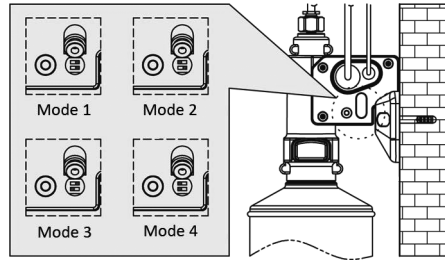

MOUNTING INSTRUCTIONS

1. Fill the bottle with soap and fix it into the dispositive.
2. Press and maintain the fill button (in control box), release when soap is dispensed on outlet.
3. Start the system by passing your hand in the sensor range, soap will dispense automatically.

Note. It has 4 regulation modes:

1. Low volume
2. Normal volume
3. Medium volume
4. High volume