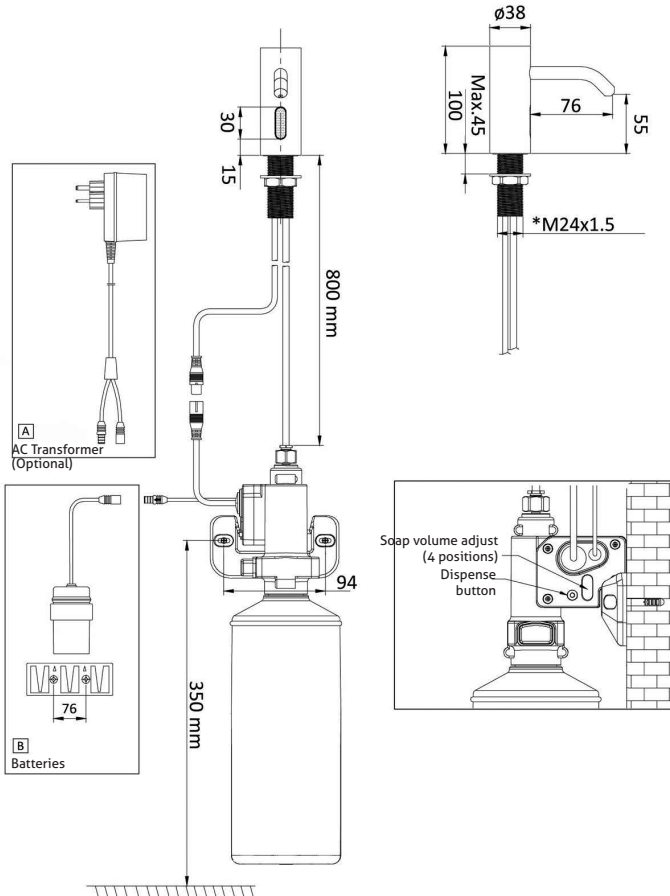

MOUNTING INSTRUCTIONS

1. Fill the bottle with soap and fix it into the dispositive.
2. Press and maintain the fill button (in control box), release when soap is dispensed on outlet.
3. Start the system by passing your hand in the sensor range, soap will dispense automatically.

Note. It has 4 regulation modes:

1. Low volume
2. Normal volume
3. Medium volume
4. High volume

DETALLE